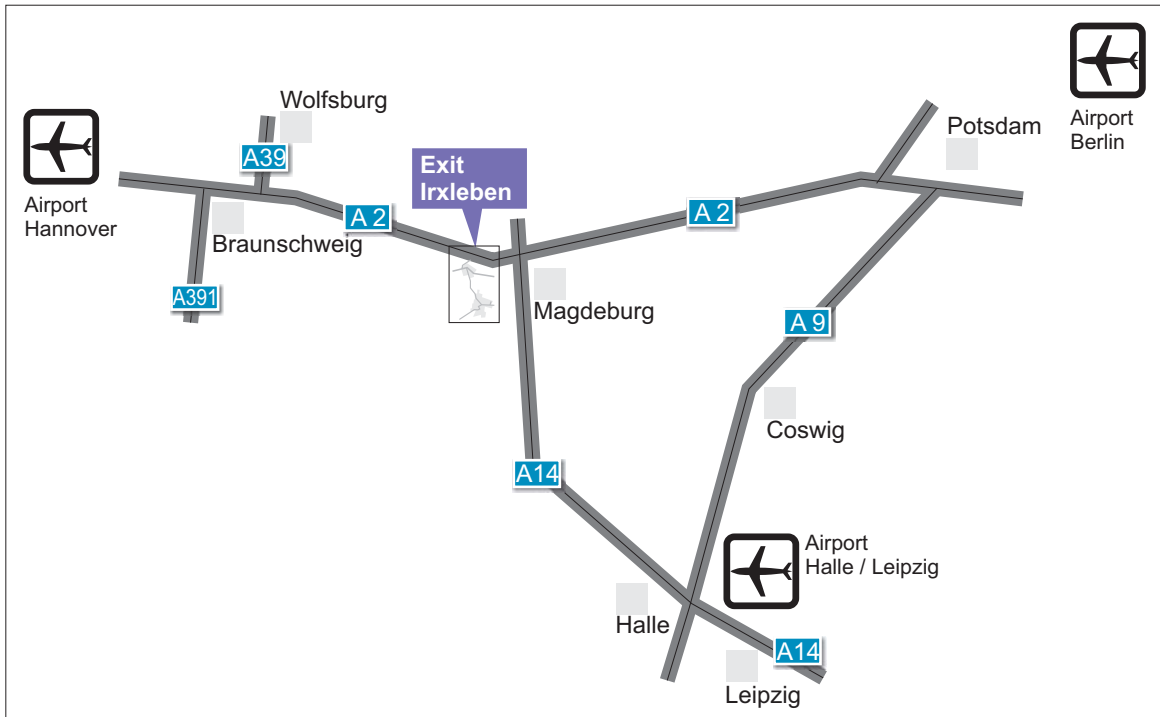

Directions to Service-Center Magdeburg

Leave the A 2 at exit no. 67 Irxleben.

Drive from the exit no. 67 in direction Ortslage Irxleben up to the B 1.

Turn left in direction Magdeburg.

After 400 m turn right in direction Niederndodeleben.

At the end of the Schnarsleber Strasse (Street) turn left in direction Magdeburg.

50 m in front of the end of Niederndodeleben sign turn left in direction AUMA area.

-  Reception
-  Visitors car park
-  Goods in