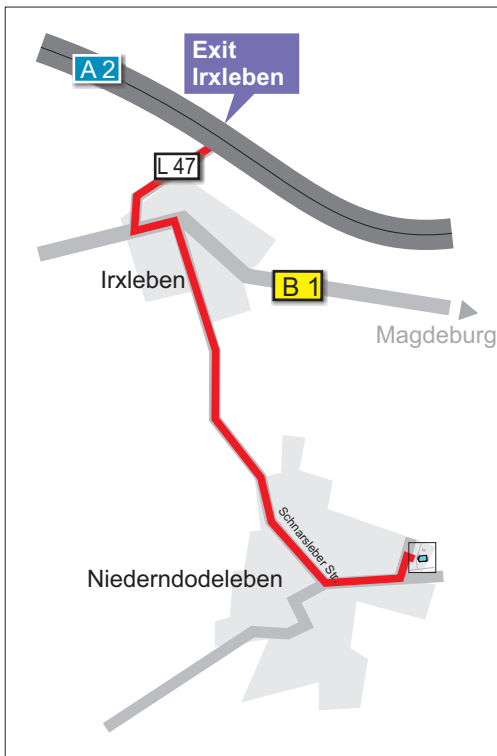

Directions to Service-Center Magdeburg

Leave the A 2 at exit no. 67 Irxleben.

Drive from the exit no. 67 in direction Ortslage Irxleben up to the B 1.

Turn left in direction Magdeburg.

After 400 m turn right in direction Niederndodeleben.

At the end of the Schnarsleber Strasse (Street) turn left in direction Magdeburg.

50 m in front of the end of Niederndodeleben sign turn left in direction AUMA area.

-  Reception
-  Visitors car park
-  Goods in